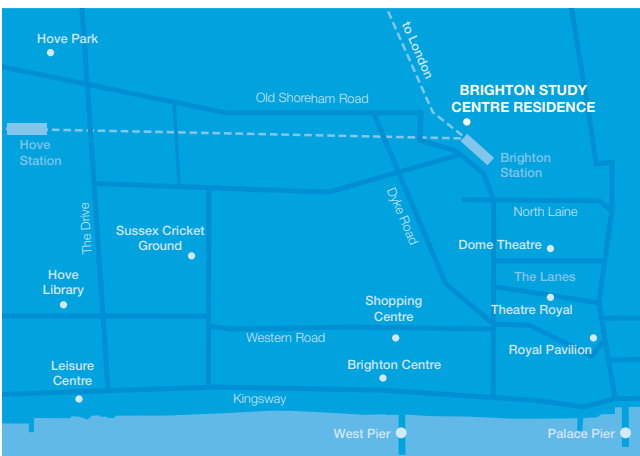

Room type	Price per week	Summer Special Price	
		Dates	Price
Single room, half board, private bathroom	~~£385~~	June 14th - September 7th 2014	£294

* Offer for bookings received through 29 August 2014. Prices subject to change. Please visit our Partners website for current price and availability information.