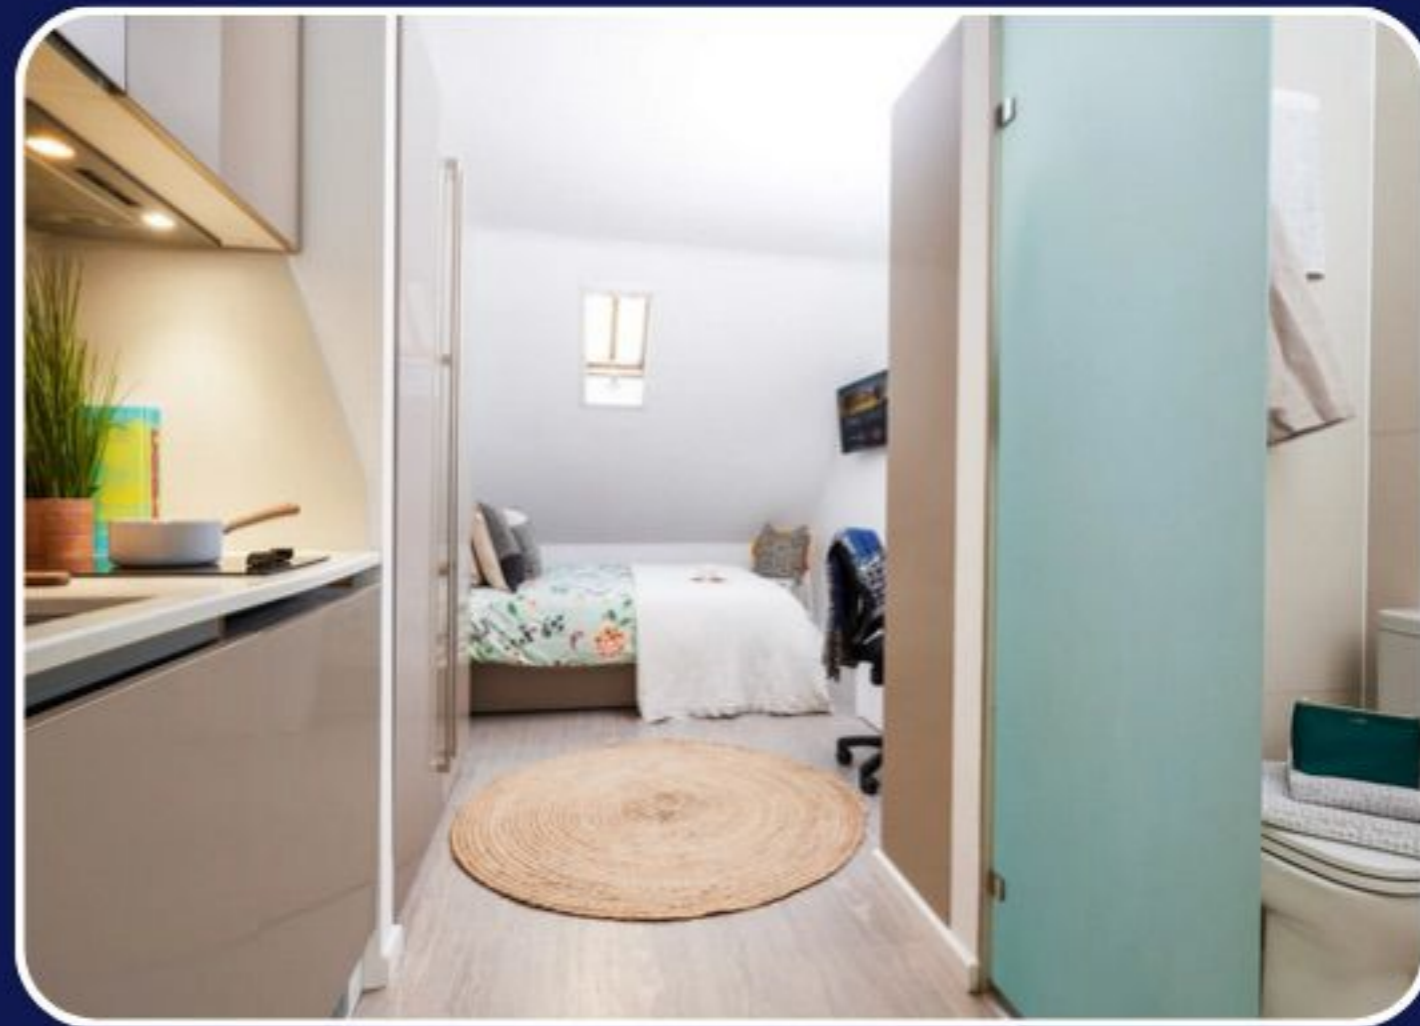

LIVERPOOL ADULT SUMMER PROMO

1ST APRIL UNTIL 31ST AUGUST 2025

BUDGET PACKAGE

OPTION 1

- 15 hours General English: £144.00
- En-suite Resident Accommodation: £150
- Registration Fee: FREE
- Accommodation Booking Fee: £75

Total Price: £369.00 (price per week)

OPTION 2

- 21 hours General English: £174.00
- En-suite Resident Accommodation: £150
- Registration Fee: FREE
- Accommodation Booking Fee: £75

Total Price: £399.00 (price per week)

PREMIUM PACKAGE

OPTION 3

- 15 hours General English: £144.00
- En-suite Resident Accommodation: £190.00
- Registration Fee: FREE
- Accommodation Booking Fee: £75

Total Price: £409.00 (price per week)

OPTION 4

- 21 hours General English: £174.00
- En-suite Resident Accommodation: £190.00
- Registration Fee: FREE
- Accommodation Booking Fee: £75

Total Price: £439.00 (price per week)

www.themcacademy.co.uk

Terms and Conditions apply